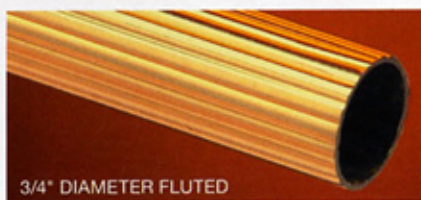

Item number includes one **PAIR** of brackets with finials.

POLISHED BRASS	BRUSHED BRASS	ANTIQU BRASS	ANTIQU PEWTER
01560	01860	01660	01760

Item number includes **ONE** rod.

3/4" DIAMETER TUBULAR

	POLISHED BRASS	BRUSHED BRASS	ANTIQU BRASS	ANTIQU PEWTER
36"	03303	03803	03603	03703
48"	03304	03804	03604	03704
72"	03306	03806	03606	03706
108"	03309	03809	—	—
144"	03300	03800	—	—

3/4" DIAMETER FLUTED

	POLISHED BRASS	BRUSHED BRASS	ANTIQU BRASS	ANTIQU PEWTER
36"	03343	03843	03643	03743
48"	03344	03844	03644	03744
72"	03346	03846	03646	03746
108"	03329	03839	—	—
144"	03330	03830	—	—