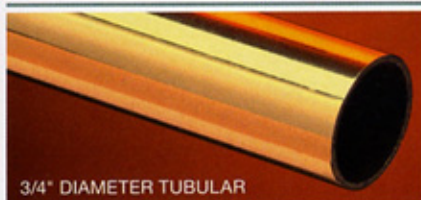

Item number includes one **PAIR** of brackets with finials.

POLISHED BRASS	BRUSHED BRASS	ANTIQU BRASS	ANTIQU PEWTER
01560	01860	01660	01760

Item number includes **ONE** rod.

3/4" DIAMETER TUBULAR

	POLISHED BRASS	BRUSHED BRASS	ANTIQU BRASS	ANTIQU PEWTER
36"	03303	03803	03603	03703
48"	03304	03804	03604	03704
72"	03306	03806	03606	03706
108"	03309	03809	—	—
144"	03300	03800	—	—